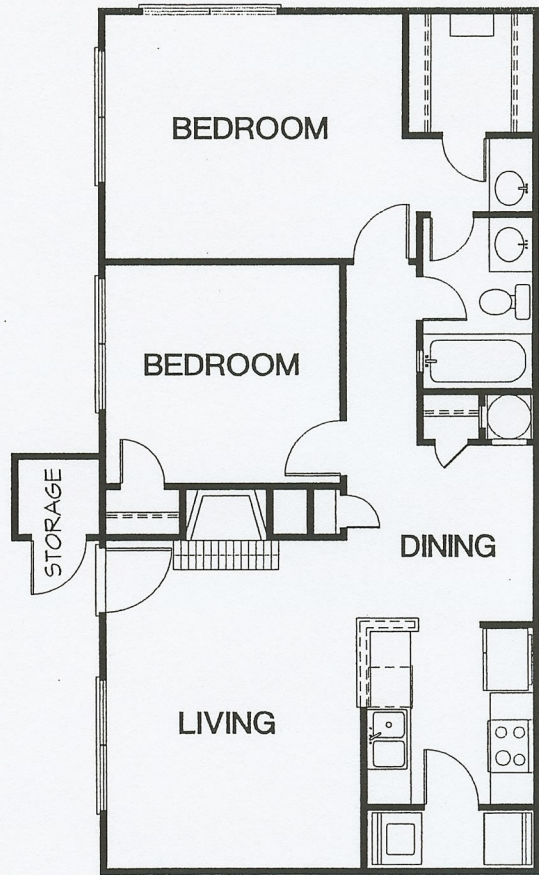

01 FIRST FLOOR UNIT "D"
1/8" = 1'-0"

02 SECOND FLOOR UNIT "D"
1/8" = 1'-0"

UNIT "D"

PALMS AT COVE VIEW
816 SQ. FT.